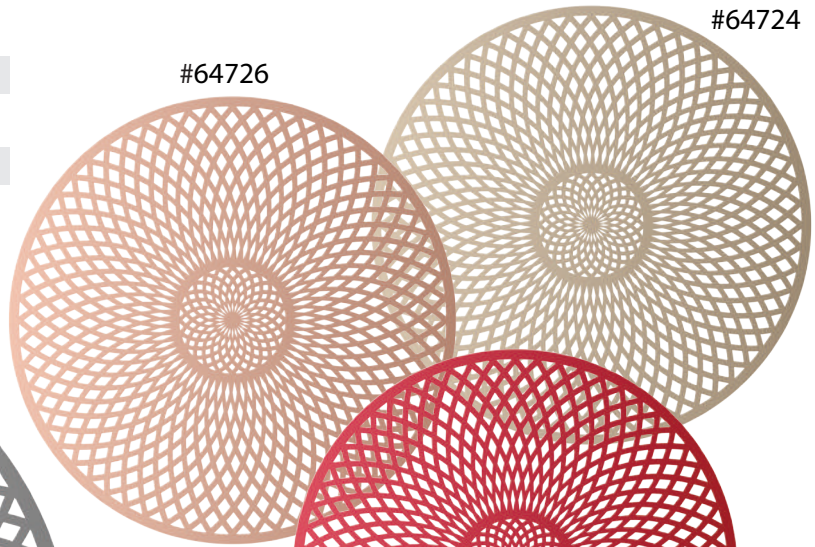

# SPIRAL ROUND PLACEMATS *New!*

Item #	Color/Description	Case Ct	Unit of Measure
64723	SPIRAL ROUND SILVER	1 DZ	Dozen
64726	SPIRAL ROUND HONEY GOLD	1 DZ	Dozen
64724	SPIRAL ROUND GOLD	1 DZ	Dozen
64728	SPIRAL ROUND RED	1 DZ	Dozen

#64723

#64726

#64724

#64728

# ROUND PLACEMATS *New!*

- 15in round
- Great for indoor or outdoor dining
- Wipes clean, easy care

Item #	Color/Description	Case Ct	Unit of Measure
66301	ROUND BLACK	1 DZ	Dozen
66306	ROUND NAVY	1 DZ	Dozen
66302	ROUND CHERRY	1 DZ	Dozen
66304	ROUND TAUPE	1 DZ	Dozen
66303	ROUND GRASS	1 DZ	Dozen
66307	ROUND SUN	1 DZ	Dozen