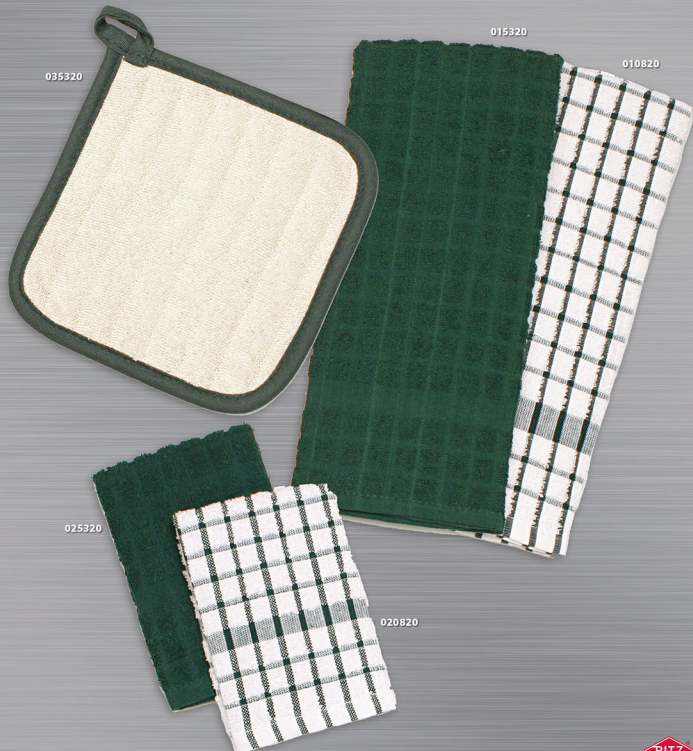

CONCEPTS

Kitchen Towels and Dish Cloths Made of 100% Terry Cotton
Pot Holder Solid Quilted Made of 50% Cotton/50% Polyester
Pot Holder, Terry Back/Twill Front, Made of 100% Terry Cotton and Twill

Item #	Description	Case Count	Unit of Measure
Kitchen Towel, Coordinate Check Terry, 16" x 25", 2.2 lbs/Dozen			
010800	Kitchen Towel Check Natural/Taupe	1 DZ	Dozen
010800-C	Kitchen Towel Check Natural/Taupe, Case of 7 DZ	1 CASE	Case
010810	Kitchen Towel Check Light Blue	1 DZ	Dozen
010810-C	Kitchen Towel Check Light Blue, Case of 7 DZ	1 CASE	Case
010814	Kitchen Towel Check Black	1 DZ	Dozen
010814-C	Kitchen Towel Check Black, Case of 7 DZ	1 CASE	Case
010820	Kitchen Towel Check Dark Green	1 DZ	Dozen
010820-C	Kitchen Towel Check Dark Green, Case of 7 DZ	1 CASE	Case
82690	Kitchen Towel Check Taupe/Natural	1 DZ	Dozen

Item #	Description	Case Count	Unit of Measure
Kitchen Towel, Solid Terry, 16" x 25", 2.2 lbs/Dozen			
015300	Kitchen Towel Solid Natural	1 DZ	Dozen
015300-C	Kitchen Towel Solid Natural, Case of 7 DZ	1 CASE	Case
015310	Kitchen Towel Solid Light Blue	1 DZ	Dozen
015310-C	Kitchen Towel Solid Light Blue, Case of 7 DZ	1 CASE	Case
015314	Kitchen Towel Solid Black	1 DZ	Dozen
015314-C	Kitchen Towel Solid Black, Case of 7 DZ	1 CASE	Case
015320	Kitchen Towel Solid Dark Green	1 DZ	Dozen
015320-C	Kitchen Towel Solid Dark Green, Case of 7 DZ	1 CASE	Case

Item #	Description	Case Count	Unit of Measure
Dish Cloth, Coordinate Check Terry, 12" x 12", 0.8 lbs/Dozen			
020800	Dish Cloth Check Natural/Taupe	1 DZ	Dozen
020800-C	Dish Cloth Check Natural/Taupe, Case of 14 DZ	1 CASE	Case
020810	Dish Cloth Check Light Blue	1 DZ	Dozen
020810-C	Dish Cloth Check Light Blue, Case of 14 DZ	1 CASE	Case
020814	Dish Cloth Check Black	1 DZ	Dozen
020814-C	Dish Cloth Check Black, Case of 14 DZ	1 CASE	Case
020820	Dish Cloth Check Dark Green	1 DZ	Dozen
020820-C	Dish Cloth Check Dark Green, Case of 14 DZ	1 CASE	Case
82790	Dish Cloth Check Taupe/Natural	1 DZ	Dozen

Item #	Description	Case Count	Unit of Measure
Dish Cloth, Solid Terry, 12" x 12", 0.9 lbs/Dozen			
025300	Dish Cloth Solid Natural	1 DZ	Dozen
025300-C	Dish Cloth Solid Natural, Case of 14 DZ	1 CASE	Case
025310	Dish Cloth Solid Light Blue	1 DZ	Dozen
025310-C	Dish Cloth Solid Light Blue, Case of 14 DZ	1 CASE	Case
025314	Dish Cloth Solid Black	1 DZ	Dozen
025314-C	Dish Cloth Solid Black, Case of 14 DZ	1 CASE	Case
025320	Dish Cloth Solid Dark Green	1 DZ	Dozen
025320-C	Dish Cloth Solid Dark Green, Case of 14 DZ	1 CASE	Case

(Continued on next page)