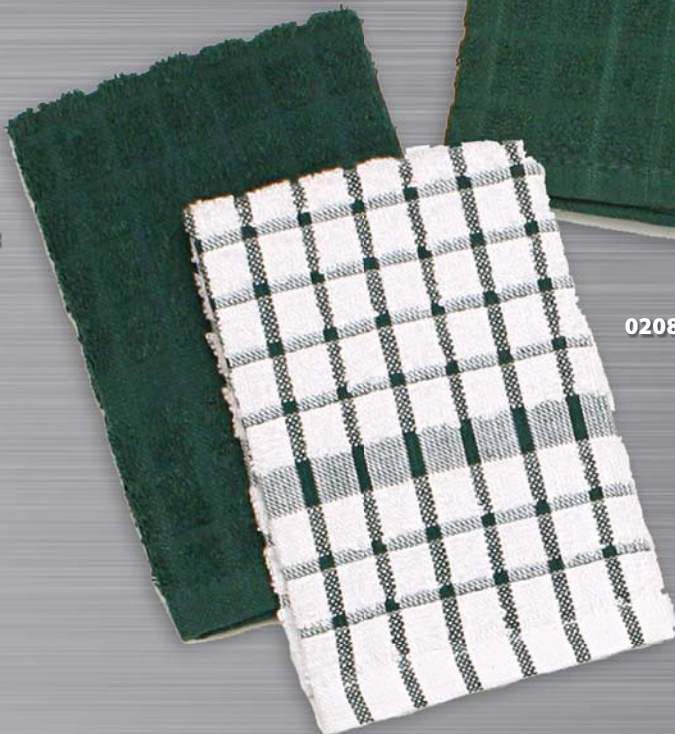

CONCEPTS

Kitchen Towels and Dish Cloths Made of 100% Terry Cotton

Pot Holder Solid Quilted Made of 50% Cotton/50% Polyester

Pot Holder, Terry Back/Twill Front, Made of 100% Terry Cotton and Twill

Item #	Description	Case Count	Unit of Measure
--------	-------------	------------	-----------------

Kitchen Towel, Solid Terry, 16" x 25", 2.2 lbs/Dozen

015300	Kitchen Towel Solid Natural	1 DZ	Dozen
015300-C	Kitchen Towel Solid Natural, Case of 7 DZ	1 CASE	Case
015310	Kitchen Towel Solid Light Blue	1 DZ	Dozen
015310-C	Kitchen Towel Solid Light Blue, Case of 7 DZ	1 CASE	Case
015314	Kitchen Towel Solid Black	1 DZ	Dozen
015314-C	Kitchen Towel Solid Black, Case of 7 DZ	1 CASE	Case
015320	Kitchen Towel Solid Dark Green	1 DZ	Dozen
015320-C	Kitchen Towel Solid Dark Green, Case of 7 DZ	1 CASE	Case

Dish Cloth, Coordinate Check Terry, 12" x 12", 0.8 lbs/Dozen

020800	Dish Cloth Check Natural/Taupe	1 DZ	Dozen
020800-C	Dish Cloth Check Natural/Taupe, Case of 14 DZ	1 CASE	Case
082790	Dish Cloth Check Taupe/Natural	1 DZ	Dozen
082790-C	Dish Cloth Check Taupe/Natural Case of 14 DZ	1 CASE	Case
020810	Dish Cloth Check Light Blue	1 DZ	Dozen
020810-C	Dish Cloth Check Light Blue, Case of 14 DZ	1 CASE	Case
020814	Dish Cloth Check Black	1 DZ	Dozen
020814-C	Dish Cloth Check Black, Case of 14 DZ	1 CASE	Case
020820	Dish Cloth Check Dark Green	1 DZ	Dozen
020820-C	Dish Cloth Check Dark Green, Case of 14 DZ	1 CASE	Case